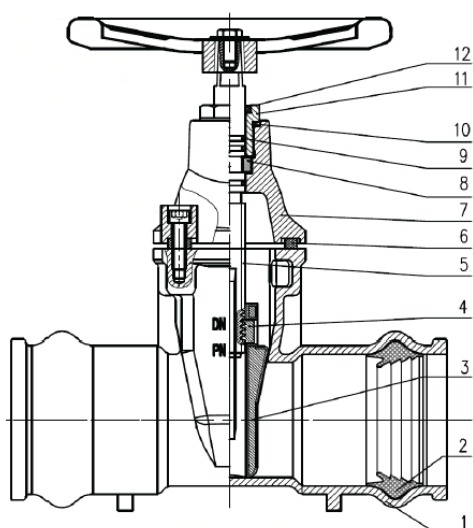

RESILIENT SEAT GATE VALVE SOCKET END FOR PVC PIPE

Ref.220D / PN 10-16

APPLICATION:

Potable water distribution and pumping,
sewage, irrigation

GENERAL CHARACTERISTICS:

Range from ND50 up to ND300.
WRAS certificate for Drinking Water (Rubber and paint)
Complies according the norm EN 1074-2
Repackable under pipeline pressure.
Low torque values.
Epoxy paint 250 microns: RAL 5015.

STANDARDS:

Manufacture according to ISO 9001 2008.
Design according to DIN 3352
Face to face series 15 F5
Pressure Test: EN 12266-1 Rate A.
Body : 24 bar. Asiento / Seat : 17,6 bar.

WORKING CONDITIONS:

Maximum Working Pressure : 16 bar.
Working Temperature : - 10 °C / + 90 °C .

Nº	ITEM	MATERIAL
1	BODY	QT500-7
2	PVC RETAINER	EPDM
3	GATE	GJS500/EPDM/NBR
4	NUT	ZCuZn38
5	SHAFT	AISI 420
6	O-RINGS	EPDM
7	BONNET	GJS500
8	CAP	BRONZE
9	O-RINGS	EPDM
10	BONNET GASKET	EPDM
11	GLAND	BRASS
12	GASKET	NBR

ND	Z	L	H
50/63	85	250	220
65/75	90	270	250
80/90	99	280	280
100/110	114	300	325
125/125	110	325	365
150/160	140	350	405
150/180	150	350	405
200/200	150	400	500
250/250	160	450	595
300/315	180	500	680

All the components can be substituted with equivalent or higher-class materials.

DAVINCI VALVES LTD, is constantly looking at all ways of improving our products and services related to the water, fire and industry sector and therefore we reserve the right to change, without prior notice, any of the data contained here. Please contact our Technical Sales Department for detailed advice.
© 2018 DAVINCI VALVES LTD.